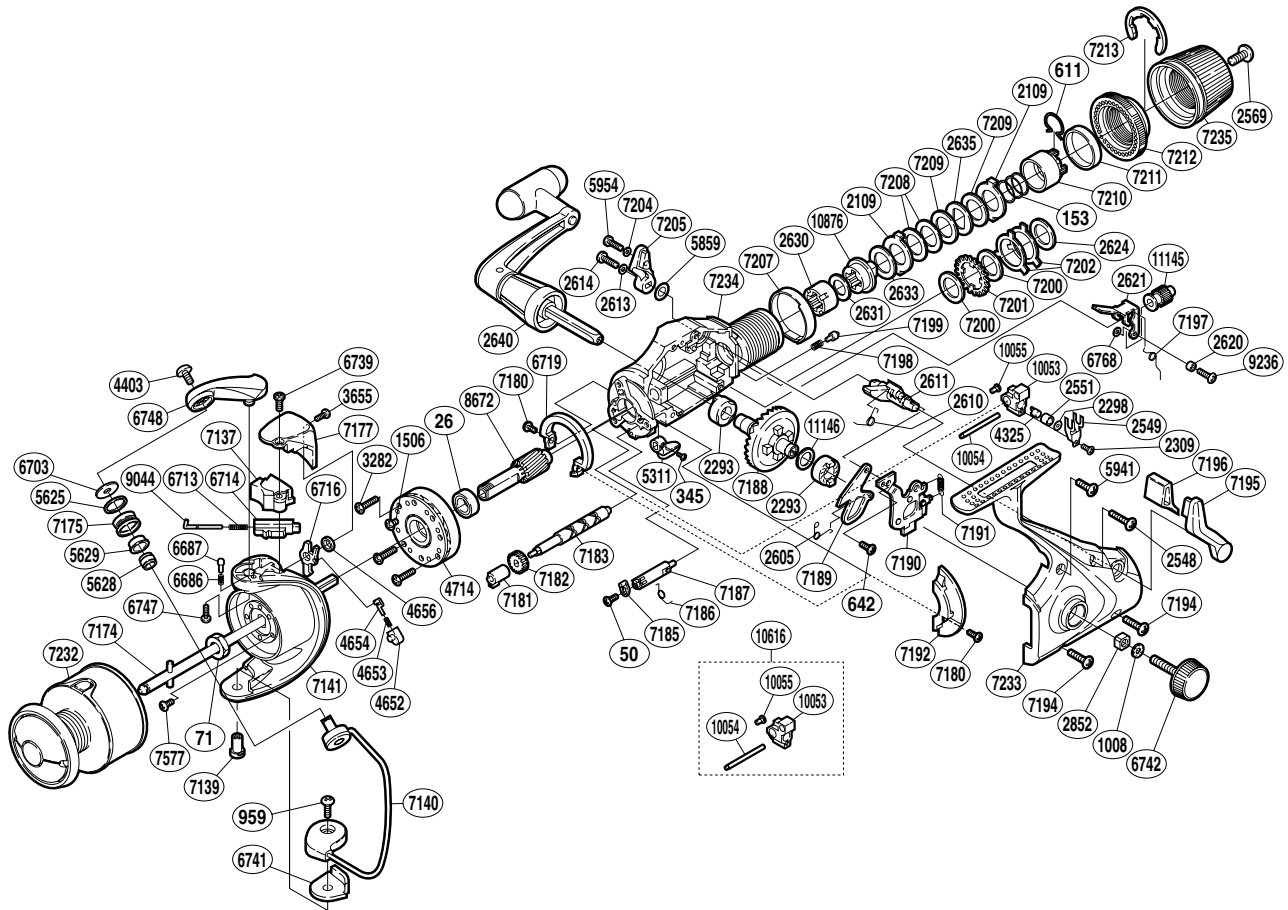

## BTA-RE5000

Part No.	Description	Part No.	Description	Part No.	Description
RD 0026	Ball Bearing	RD 4654	Lever Spring Guide (A)	RD 7189	Clutch Pawl
RD 0050	Anti-Reverse Cam Plate Screw	RD 4656	Trip Lever Spacer	RD 7190	Clutch Plate Assembly
RD 0071	Rotor Nut	RD 4714	Roller Clutch Assembly	RD 7191	BaitRunner Click Spring
RD 0153	Drag Coil Spring	RD 5311	Anti-Reverse Lever	RD 7192	Side Cover Flange
RD 0345	Anti-Reverse Lever Screw	RD 5625	Line Roller Spacer	RD 7194	Side Cover Screw (medium)
RD 0611	Hold Click Spring	RD 5628	Line Roller Collar	RD 7195	BaitRunner Lever Arm (L)
RD 0642	Clutch Plate Screw	RD 5629	Line Roller Bushing	RD 7196	BaitRunner Lever Bridge
RD 0959	Bail Hold Support Screw	RD 5859	BaitRunner Lever Spacer	RD 7197	Clutch Shaft Spring
RD 1008	Handle Lock Washer	RD 5941	Side Cover Screw (short)	RD 7198	Dial Click Spring
RD 1506	Clutch Cover Screw	RD 5954	BaitRunner Lever Screw	RD 7199	Dial Click Shoe
RD 2109	Eared Washer "B"	RD 6686	Click Spring	RD 7200	Drag Washer "C"
RD 2293	Drive Gear Bushing	RD 6687	Bail Arm Click	RD 7201	Click Gear
RD 2298	Spacer	RD 6703	Line Roller Washer	RD 7202	Eared Washer "Brs"
RD 2309	Slider Retainer Screw	RD 6713	Bail Spring	RD 7204	Lock Washer (A)
RD 2548	Side Cover Screw (long)	RD 6714	Bail Spring Guide (B)	RD 7205	BaitRunner Lever Arm (R)
RD 2549	Oscillating Slider Retainer	RD 6716	Bail Trip Lever	RD 7207	Dial Spacer
RD 2551	Oscillating Slider Bushing	RD 6719	Friction Ring	RD 7208	Spacer
RD 2569	Drag Knob Screw	RD 6739	Rotor Protector Screw (large)	RD 7209	Drag Washer "H" (black)
RD 2605	Clutch Pawl Spring	RD 6741	Bail Hold Support Spacer	RD 7210	Pressure Screw
RD 2610	Clutch Spring	RD 6742	Handle Screw Cap	RD 7211	Dial Washer
RD 2611	BaitRunner Lever Shaft	RD 6747	Bail Arm Screw	RD 7212	BaitRunner Tension Dial
RD 2613	Lock Washer (B)	RD 6748	Bail Arm	RD 7213	Dial Retainer Ring
RD 2614	BaitRunner Lever Screw (B)	RD 6768	Spacer	RD 7232	Spool Assembly
RD 2620	Clutch Screw Collar	RD 7137	Bail Spring Cover	RD 7233	Side Cover
RD 2621	BaitRunner Clutch	RD 7139	Bail Hold Support Shaft	RD 7234	Body
RD 2624	Drag Washer "C" (blue)	RD 7140	Bail Assembly	RD 7235	Drag Knob
RD 2630	Free Spool Tension Shaft	RD 7141	Rotor	RD 7577	Nut Lock Screw
RD 2631	Drag Washer "D"	RD 7174	Main Shaft	RD 8672	Pinion Gear (B)
RD 2633	Drag Washer "H" (cloth)	RD 7175	Line Roller	RD 9044	Bail Spring Guide (A)
RD 2635	Key Washer "A"	RD 7177	Bail Spring Cover Guard	RD 9236	BaitRunner Clutch Screw
RD 2640	Handle Assembly	RD 7180	Friction Ring Screw	RD 10053	Oscillating Slider
RD 2852	Handle Screw Lock	RD 7181	Worm Bushing	RD 10054	Oscillating Guide
RD 3282	Roller Clutch Screw	RD 7182	Idle Gear	RD 10055	Oscillating Guide Holder
RD 3655	Rotor Protector Screw (small)	RD 7183	Worm Shaft	RD 10616	Oscillating Slider Holder
RD 4325	Oscillating Pawl	RD 7185	Anti-Reverse Cam Plate	RD 10876	Drag Shaft
RD 4403	Line Roller Screw	RD 7186	Anti-Reverse Cam Spring	RD 11145	Clutch Shaft
RD 4652	Lever Spring Guide (B)	RD 7187	Anti-Reverse Cam	RD 11146	Washer
RD 4653	Lever Spring	RD 7188	Drive Gear		